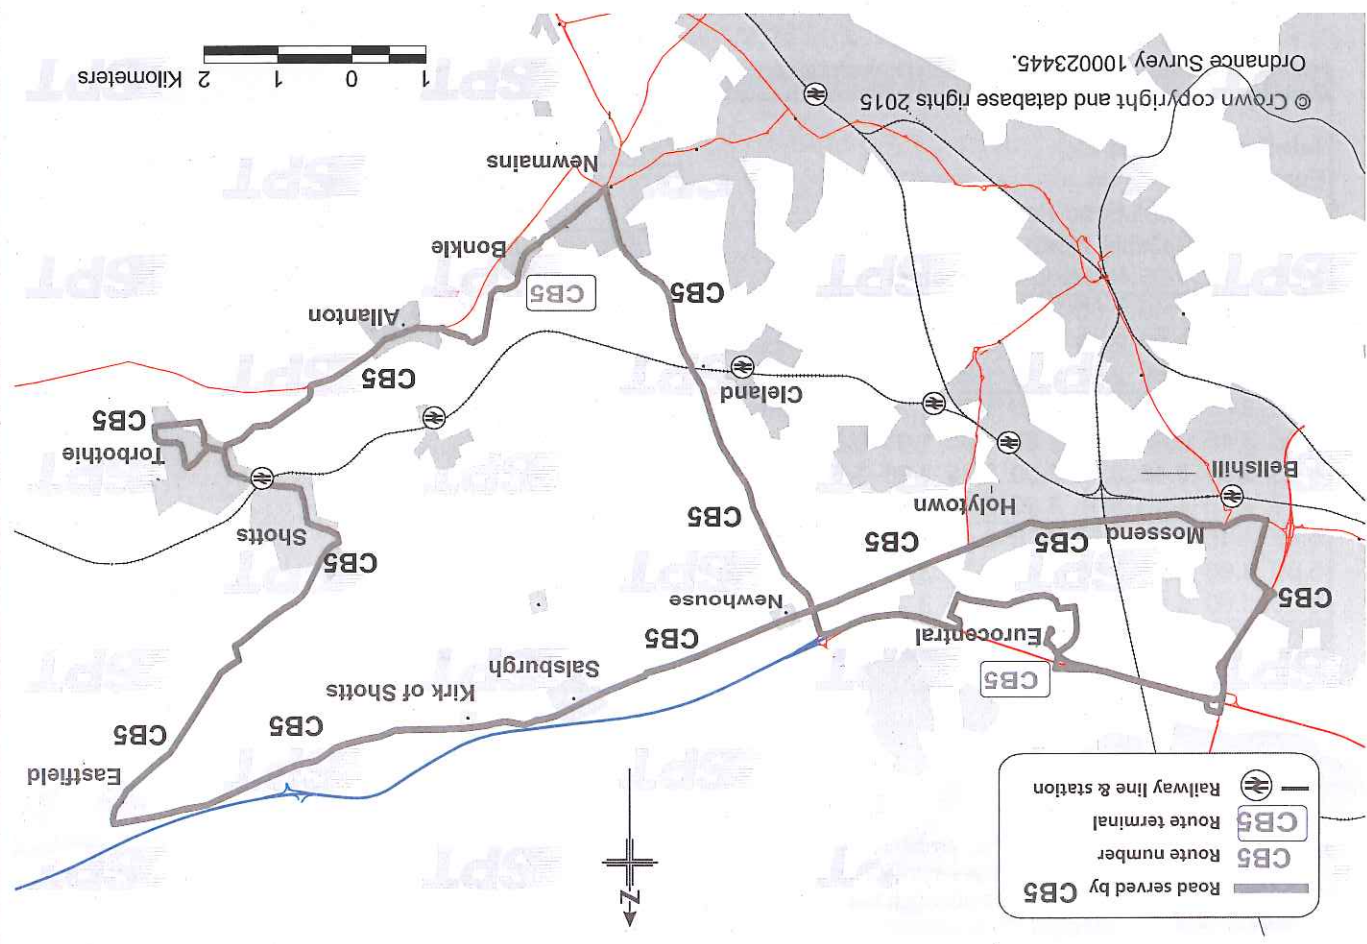

Route map service CB5

**Bus Timetable**  
From 17 August 2015

**Route Service CB5:** From Bonkle, Bonkle Road via Allanton Road, A71, Burnbrae Road, Stane, Main Street, Stane Road, Springhill Road, Tulloch Road, Cemetary Road, Torbothie Road, Main Street, Station Road, Baton Road, Shottskirk Road, Calderhead Road, Benhar Road, West Benhar Road, Edinburgh Road, Hirst Road, Salsburgh, Main Street, Springfield Road, Glasgow & Edinburgh Road, Edinburgh Road, Holytown, Main Street, Holytown Road, Mossend, Main Street, Bellshill, Main Street, North Road, Gartcosh Walk, Begrave Street, Diamond Interchange, A725, Shawhead Flyover, A8, Townhead Avenue to Eurocentral, Brittain Way.

**Return from Eurocentral,** Brittain Way via Townhead Avenue, A8, Shawhead Flyover, A725, Diamond Interchange, Begrave Street, Gartcosh Walk, North Road, Hamilton Road, Neilson Street, Motherwell Road, John Street, Bellshill, Main Street, Mossend, Main Street, Holytown Road, Holytown, Main Street, Edinburgh Road, Glasgow & Edinburgh Road, Springfield Road, Salsburgh, Main Street, Hirst Road, Edinburgh Road, West Benhar Road, Benhar Road, Calderhead Road, Shottskirk Road, Baton Road, Station Road, Main Street, Torbothie Road, Cemetary Road, Tulloch Road, Springhill Road, Stane Road, Stane, Main Street, Burnbrae Road, A71, Allanton Road to Bonkle, Bonkle Road.

**Journey coded A** operates via normal route from Eurocentral to Bonkle then departs Bonkle at 1450hrs, Newmains Cross 1454hrs arriving Eurocentral 1506hrs via the following route, Bonkle, Bonkle Road, Westwood Road, A73, A8 slip road, Bo'ness Road, McNeil Drive, Coddington Crescent to Eurocentral, Brittain Way.